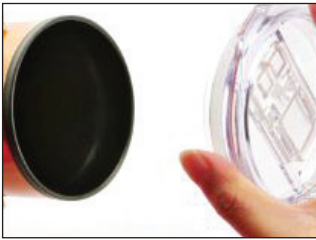

**2018
EARLY
INTRO!**

ECONO-STAINLESS TUMBLERS

KEEPS DRINKS HOT/COLD FOR EVERYDAY USE!

(Stainless Exterior with Plastic Polypropylene Liner)

20 OZ. ECONO-STAINLESS TUMBLERS

Plastic Poly/Pro Interior

AS LOW AS
$5.99
(C)