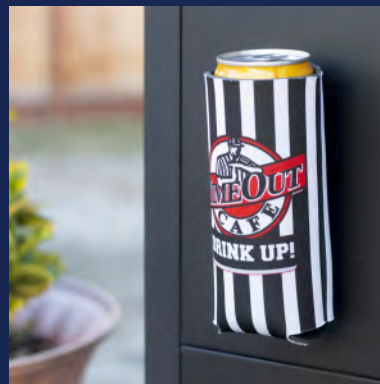

PLEASE WELCOME THE NEW BEST EVER MAGNET COOLIE!

PATENT
PENDING

Need an extra hand, and not the germs? The Best Ever Magnet Coolie safely covers your beverage, keeping it cold and sticks to any metal surface. Great for tailgates, garages, lockers, kitchen appliances, golf carts, and ATVs. Fit's cans, bottles, aerosols, containers, and more. Available in a variety of sizes.

Best Ever
Magnet Coolie

12 oz. Full-Color Slim
Seltzer Magnet Coolie

16 oz. Best
Ever Magnet Coolie

24 oz. Best
Ever Magnet Coolie

Item# MAG10004CP

Item# MAG100012S4CP

Item# MAG1000164CP

Item# MAG100024-4CP