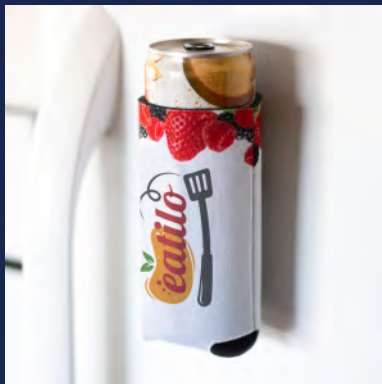

PLEASE WELCOME THE NEW BEST EVER MAGNET COOLIE!

PATENT
PENDING

Need an extra hand, and not the germs? The Best Ever Magnet Coolie safely covers your beverage, keeping it cold and sticks to any metal surface. Great for tailgates, garages, lockers, kitchen appliances, golf carts, and ATVs. Fit's cans, bottles, aerosols, containers, and more. Available in a variety of sizes.

Best Ever
Magnet Coolie

12 oz. Full-Color Slim
Seltzer Magnet Coolie

16 oz. Best
Ever Magnet Coolie

24 oz. Best
Ever Magnet Coolie

Item# MAG10004CP

Item# MAG100012S4CP

Item# MAG1000164CP

Item# MAG100024-4CP