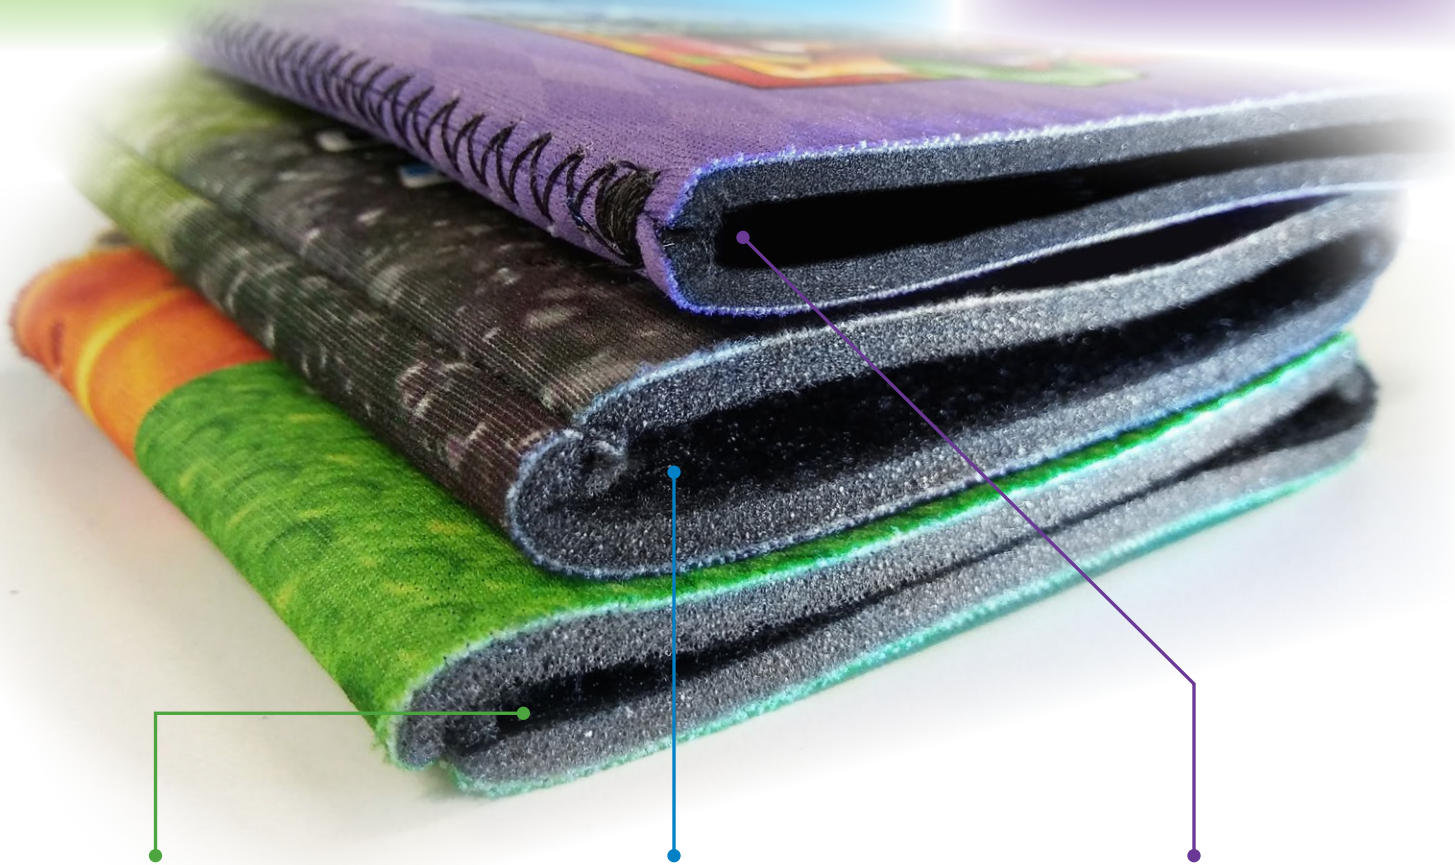

GOOD

BETTER

BEST

GOOD

BETTER

BEST

Full Color BEST Coolie
ITEM #: 1000B-4CP

With a four color process imprint, our BEST Coolie utilizes **1/8" open cell econo foam** to keep drinks cold and boldly display your message.