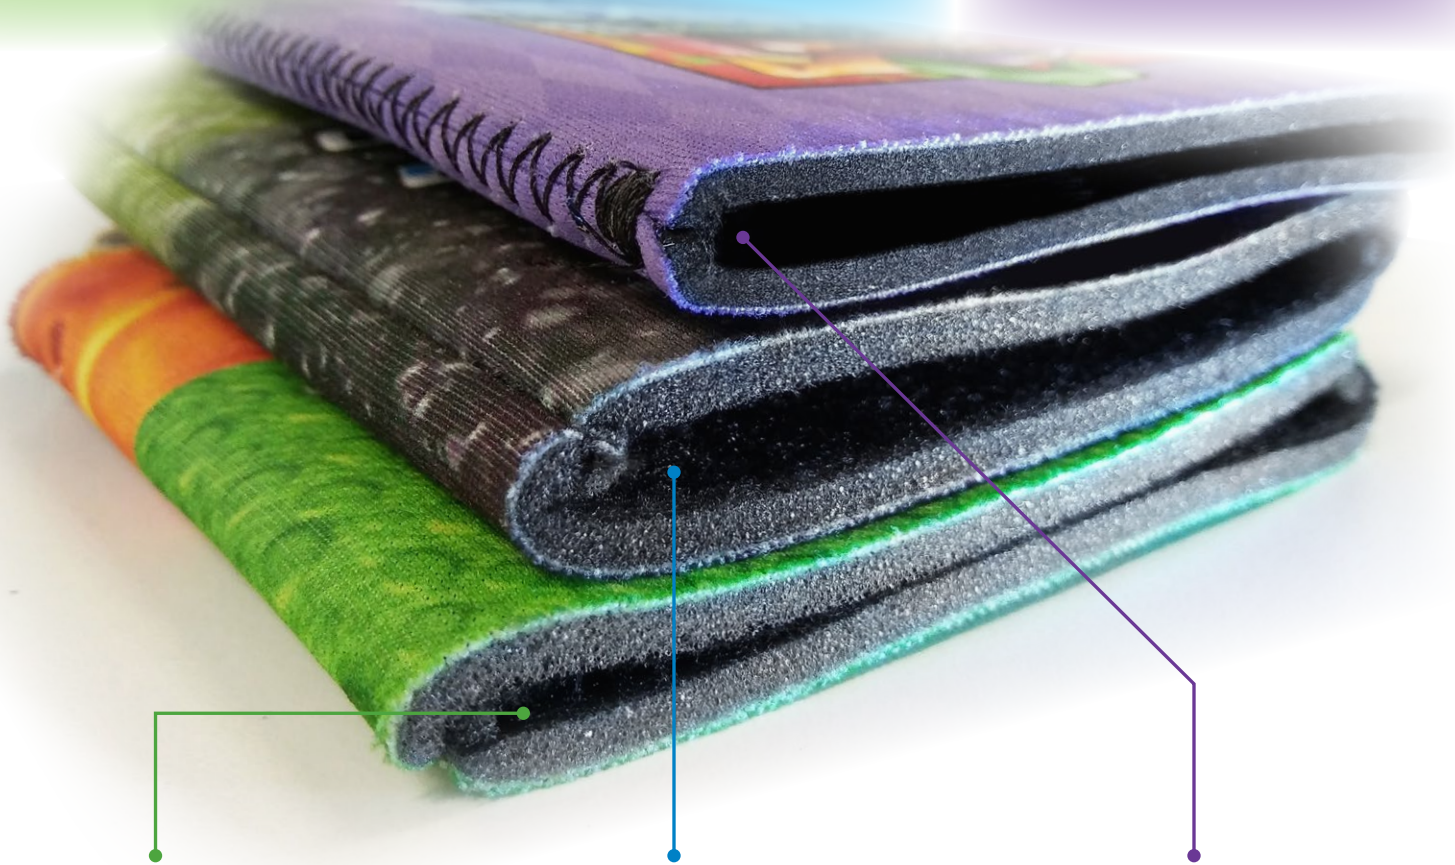

GOOD

BETTER

BEST

GOOD

BETTER

BEST

Full Color BEST Coolie
 ITEM #: 1000B-4CP

With a four color process imprint, our BEST Coolie utilizes **1/8" open cell econo foam** to keep drinks cold and boldly display your message.

Full Color SCUBA Coolie
 ITEM #: 1000-4CP

With a four color process imprint and utilizing **1/8" high density polyester foam**, this coolie absorbs condensation, leaving the drink cold and your message clear.

Full Color NEOPRENE Coolie
 ITEM #: 1020-4CP

The Neoprene Coolie offers superior insulation and durability, conveying your image with quality in vivid full color. **Made with 3.5 mm neoprene.**

Mention Promo Code: B108